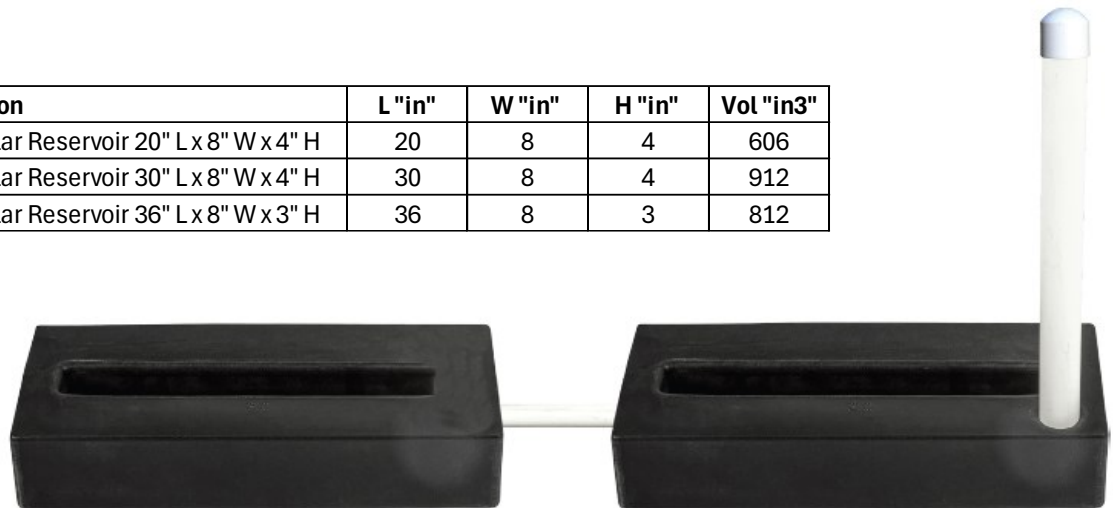

OASIS PLANTER IRRIGATION SOLUTIONS

CIRCULAR RESERVOIR OPTIONS

Item #	Description	L "in"	W "in"	H "in"	Vol "in3"
TORCY-7	Circular Reservoir 7" Diameter	-	7	4	149
TORCY-13	Circular Reservoir 13" Diameter	-	13	4	514
TORCY-18	Circular Reservoir 18" Diameter	-	18	4	986
TORCY-22	Circular Reservoir 22" Diameter	-	22	4	1472
TORCY-26	Circular Reservoir 26" Diameter	-	26	4	2056
TORCY-30	Circular Reservoir 30" Diameter	-	30	4	2738
TORCY-36	Circular Reservoir 36" Diameter	-	36	3	2925
TORCY-46	Circular Reservoir 46" Diameter	-	46	3	4776
TORCY-60	Circular Reservoir 60" Diameter	-	60	3	8125

RECTANGULAR RESERVOIR OPTIONS

Item #	Description	L "in"	W "in"	H "in"	Vol "in3"
TORRECL-20	Rectangular Reservoir 20" L x 8" W x 4" H	20	8	4	606
TORRECL-30	Rectangular Reservoir 30" L x 8" W x 4" H	30	8	4	912
TORRECL-36	Rectangular Reservoir 36" L x 8" W x 3" H	36	8	3	812